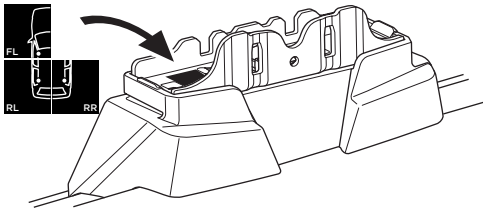

## Kit 187111

SUBARU Crosstrek (GT), 5-dr SUV, 18-23  
 SUBARU Impreza (GT), 5-dr Hatchback, 17-23  
 SUBARU XV (GT), 5-dr SUV, 17-22

ISO 11154-E

This kit is only for vehicles with fixpoint mounting.

3

4

5

i