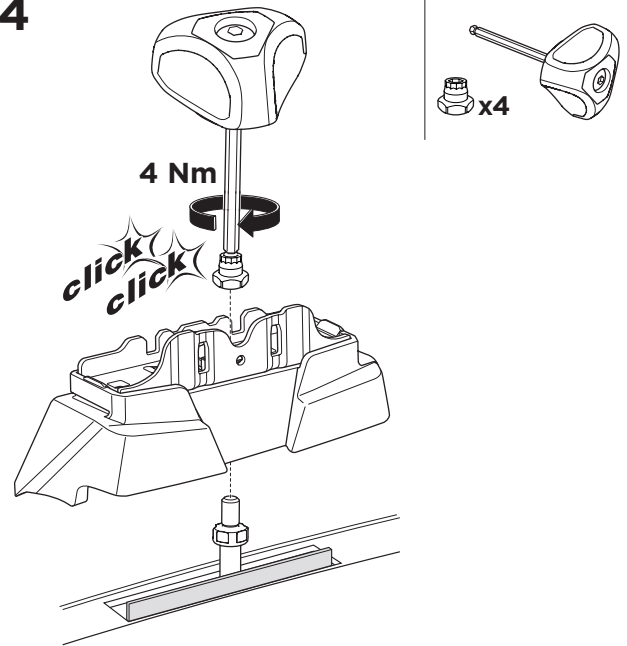

## Kit 187111

SUBARU Crosstrek (GT), 5-dr SUV, 18-23  
 SUBARU Impreza (GT), 5-dr Hatchback, 17-23  
 SUBARU XV (GT), 5-dr SUV, 17-22

ISO 11154-E

This kit is only for vehicles with fixpoint mounting.

3

4

5

i