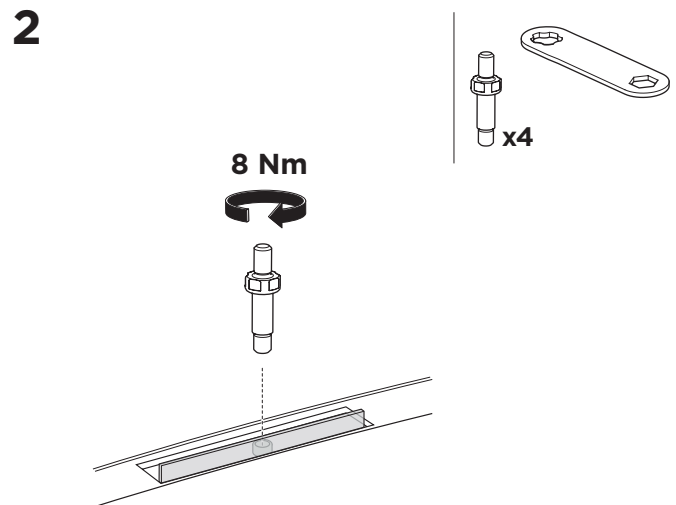

## Kit 187111

SUBARU Crosstrek (GT), 5-dr SUV, 18-23  
 SUBARU Impreza (GT), 5-dr Hatchback, 17-23  
 SUBARU XV (GT), 5-dr SUV, 17-22

ISO 11154-E

This kit is only for vehicles with fixpoint mounting.

3

4

5

i