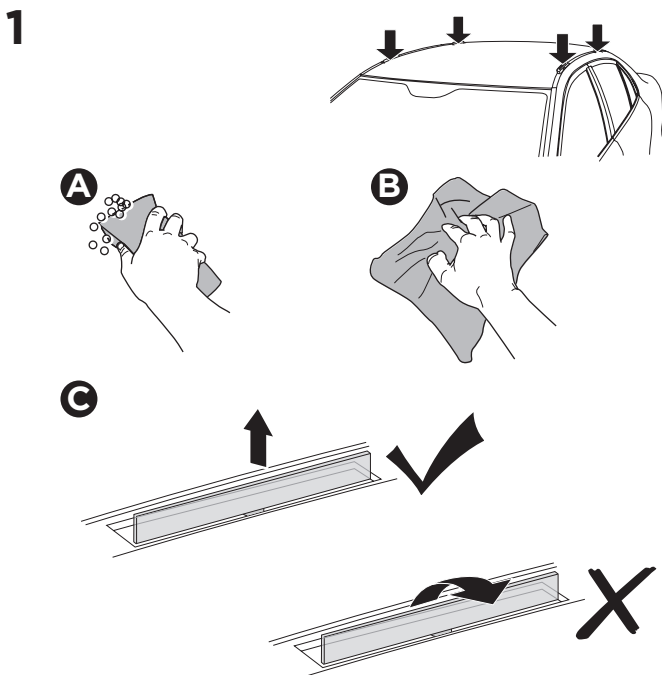

## Kit 187111

SUBARU Crosstrek (GT), 5-dr SUV, 18-23  
 SUBARU Impreza (GT), 5-dr Hatchback, 17-23  
 SUBARU XV (GT), 5-dr SUV, 17-22

ISO 11154-E

This kit is only for vehicles with fixpoint mounting.

3

4

5

i