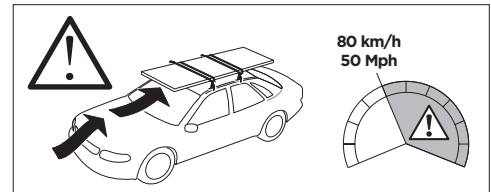

## Kit 187111

SUBARU Crosstrek (GT), 5-dr SUV, 18-23  
 SUBARU Impreza (GT), 5-dr Hatchback, 17-23  
 SUBARU XV (GT), 5-dr SUV, 17-22

ISO 11154-E

This kit is only for vehicles with fixpoint mounting.

3

4

5

i