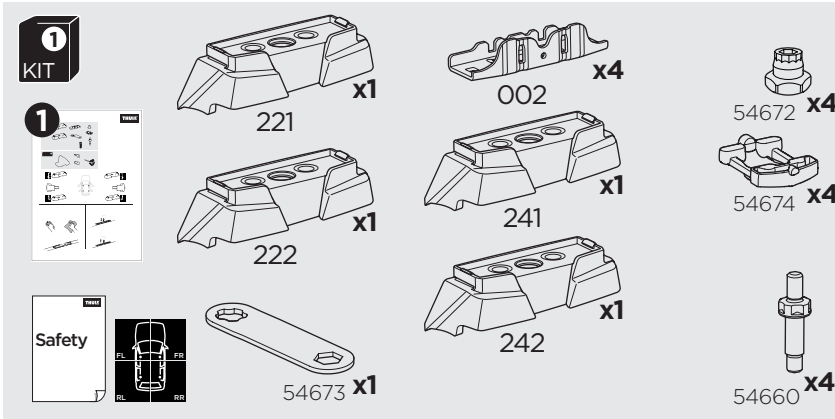

## Kit 187111

SUBARU Crosstrek (GT), 5-dr SUV, 18-23  
 SUBARU Impreza (GT), 5-dr Hatchback, 17-23  
 SUBARU XV (GT), 5-dr SUV, 17-22

ISO 11154-E

This kit is only for vehicles with fixpoint mounting.

3

4

5

i