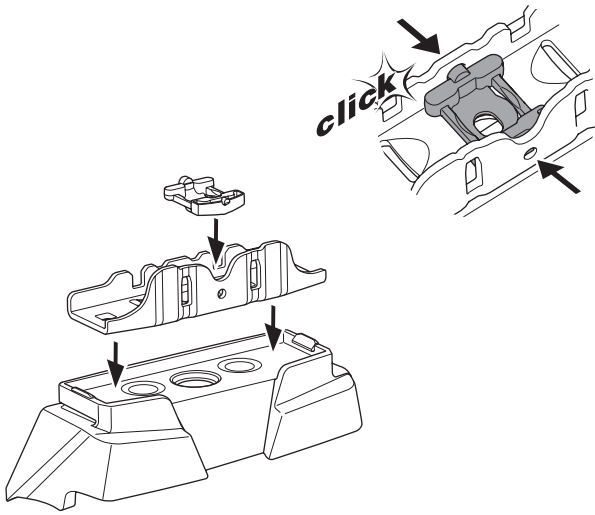

## Kit 187111

SUBARU Crosstrek (GT), 5-dr SUV, 18-23  
 SUBARU Impreza (GT), 5-dr Hatchback, 17-23  
 SUBARU XV (GT), 5-dr SUV, 17-22

ISO 11154-E

This kit is only for vehicles with fixpoint mounting.

3

4

5

i