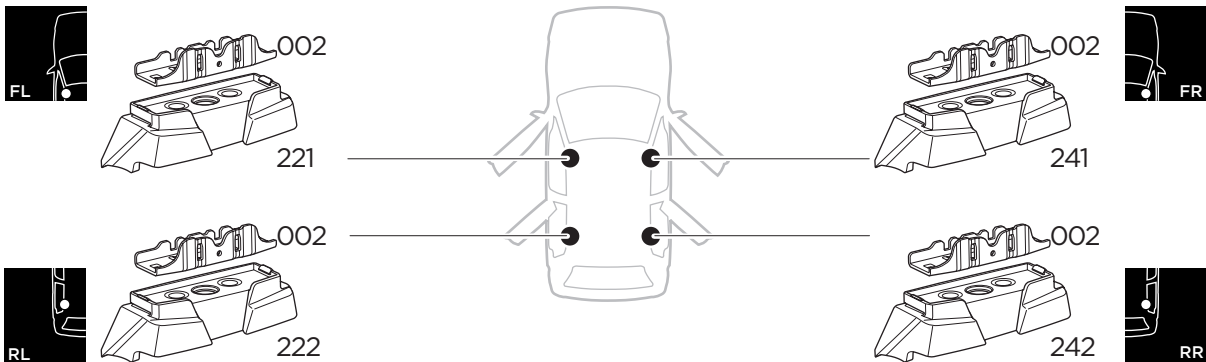

## Kit 187111

SUBARU Crosstrek (GT), 5-dr SUV, 18-23  
 SUBARU Impreza (GT), 5-dr Hatchback, 17-23  
 SUBARU XV (GT), 5-dr SUV, 17-22

ISO 11154-E

This kit is only for vehicles with fixpoint mounting.

3

4

5

i