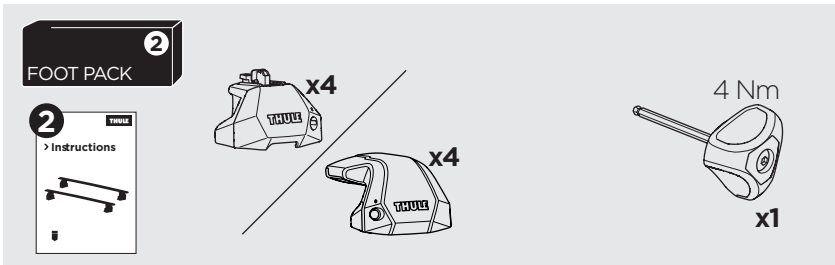

## Kit 187111

SUBARU Crosstrek (GT), 5-dr SUV, 18-23  
 SUBARU Impreza (GT), 5-dr Hatchback, 17-23  
 SUBARU XV (GT), 5-dr SUV, 17-22

ISO 11154-E

This kit is only for vehicles with fixpoint mounting.

3

4

5

i