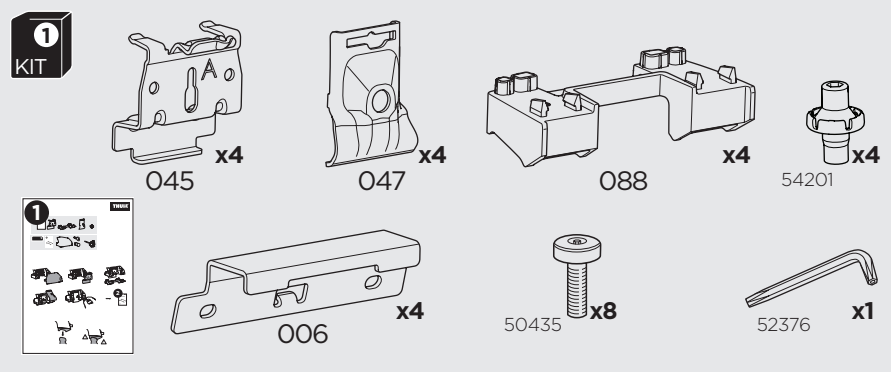

## Kit 186120

JEEP Grand Cherokee (WL), 5-dr SUV, 22-  
JEEP Grand Cherokee L, 5-dr SUV, 21-

ISO 11154-E

This kit is only for vehicles with flush railing.

**1** KIT + **2** FOOT PACK

**1**

Evo

Edge