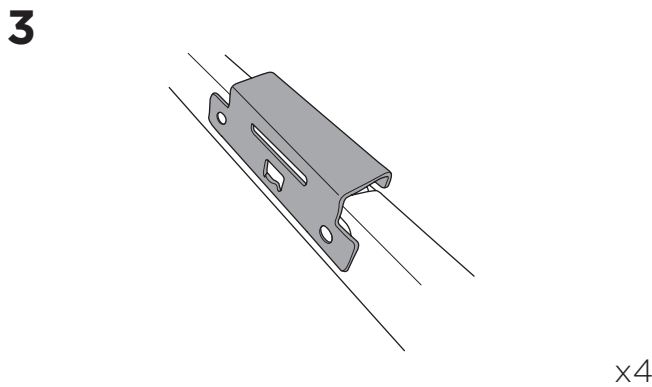

## Kit 186120

JEEP Grand Cherokee (WL), 5-dr SUV, 22-  
JEEP Grand Cherokee L, 5-dr SUV, 21-

ISO 11154-E

This kit is only for vehicles with flush railing.

**1** KIT + **2** FOOT PACK

**1**

Evo

Edge