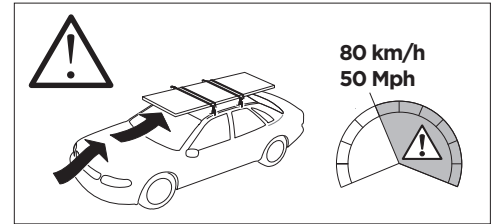

## Kit 186120

JEEP Grand Cherokee (WL), 5-dr SUV, 22-  
JEEP Grand Cherokee L, 5-dr SUV, 21-

ISO 11154-E

This kit is only for vehicles with flush railing.

**1** KIT + **2** FOOT PACK

**1**

Evo

Edge