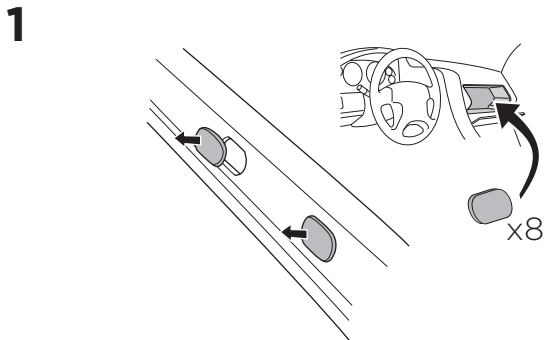

## Kit 186120

JEEP Grand Cherokee (WL), 5-dr SUV, 22-  
JEEP Grand Cherokee L, 5-dr SUV, 21-

ISO 11154-E

This kit is only for vehicles with flush railing.

**1** KIT + **2** FOOT PACK

**1**

Evo

Edge