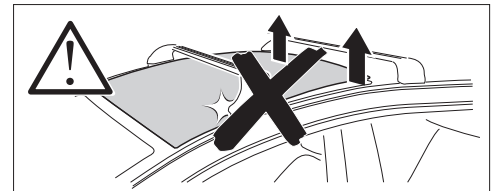

## Kit 186120

JEEP Grand Cherokee (WL), 5-dr SUV, 22-  
JEEP Grand Cherokee L, 5-dr SUV, 21-

ISO 11154-E

This kit is only for vehicles with flush railing.

**1** KIT + **2** FOOT PACK

**1**

Evo

Edge