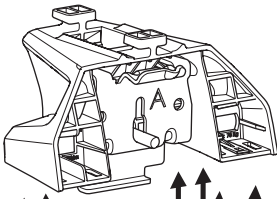

1 KIT + **2** FOOT PACK

1

Evo

Edge

2

3

4

5

2 THULE
> Instructions