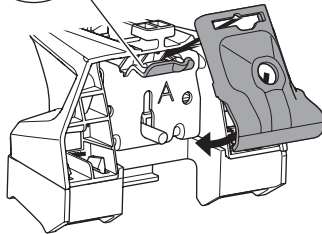

1 KIT + **2** FOOT PACK

1

Evo

Edge

2

3

4

5

2 THULE
> Instructions