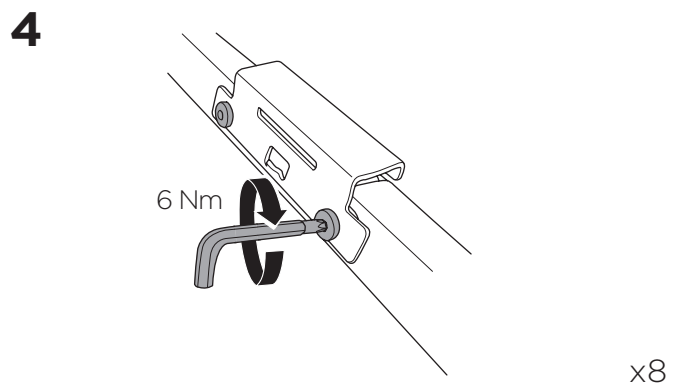

## Kit 186120

JEEP Grand Cherokee (WL), 5-dr SUV, 22-  
JEEP Grand Cherokee L, 5-dr SUV, 21-

ISO 11154-E

This kit is only for vehicles with flush railing.

**1** KIT + **2** FOOT PACK

**1**

Evo

Edge