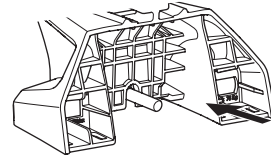

1 KIT + **2** FOOT PACK

1

Evo

Edge

2

3

4

5

2 THULE
> Instructions