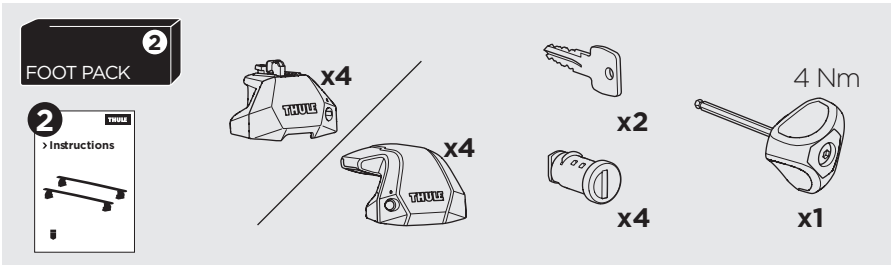

## Kit 186120

JEEP Grand Cherokee (WL), 5-dr SUV, 22-  
JEEP Grand Cherokee L, 5-dr SUV, 21-

ISO 11154-E

This kit is only for vehicles with flush railing.

**1** KIT + **2** FOOT PACK

**1**

Evo

Edge