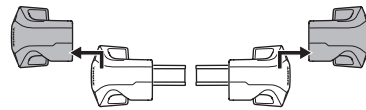

## Kit 186120

JEEP Grand Cherokee (WL), 5-dr SUV, 22-  
JEEP Grand Cherokee L, 5-dr SUV, 21-

ISO 11154-E

This kit is only for vehicles with flush railing.

**1** KIT + **2** FOOT PACK

**1**

Evo

Edge