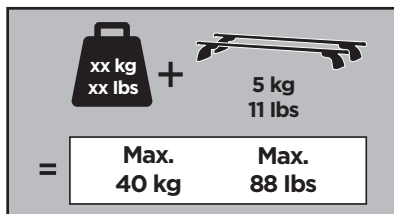

Thule XT Kit 3095

> Instructions

SUZUKI Swift, 3-dr Hatchback, 10-17

SUZUKI Swift, 5-dr Hatchback, 10-17

This kit is only for vehicles with fixpoint mounting.

ISO 11154-E

183095

C.20170529
509-3059-03