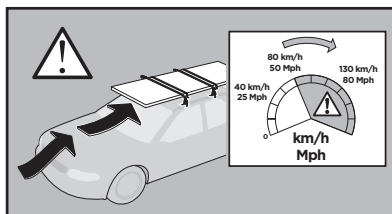

Thule XT Kit 3095

> Instructions

SUZUKI Swift, 3-dr Hatchback, 10-17

SUZUKI Swift, 5-dr Hatchback, 10-17

This kit is only for vehicles with fixpoint mounting.

ISO 11154-E

183095

C.20170529
509-3059-03