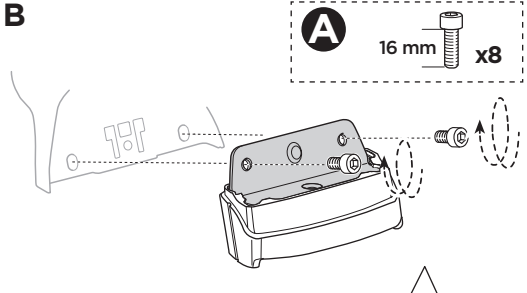

2

A

B

1. **EN** Only a few turns
   DE Nur wenige Umdrehungen
   FR Quelques tours uniquement
   NL Slechts enkele slagen
   IT Solo qualche giro
   ES Sólo algunas vueltas
   PT Noções básicas
   SV Endast några varv
   DK Kun nogle få omgange
   NE Bare noen få omdreinger
   FI Vain muutama kierros
   ET Ainult mõni pööre
   LV Tikai dažī apgriezieni
   LT Tik keli pasukimai
   PL Wystarczy kilka obrotów
   RU Только несколько оборотов

1. **UK** Лише декілька обертів
   BG Само няколко завъртания
   CS Pouze několik otáček
   SK Len niekoľko otáčok
   SL Le nekaj obratov
   HR/BiH Samo nekoliko okreta
   RO Doar câteva rotiri
   HU Csak néhány fordítás
   EL Μόνο λίγες περιστροφές
   TR Yalnızca birkaç tur

بعض دورات فقط

AR

רק מספר סיבובים

HE

1. **ZH** 仅几圈
   JA 2～3回転のみ
   KO 몇 번만 돌리면 됨
   TH เพียงสองสามรอบ

3

x1