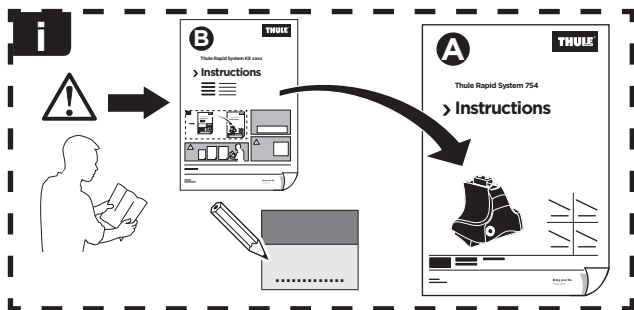

# > Instructions

HONDA Civic, 5-dr Hatchback, 17 - (Without glassroof)

ISO 11154-E

141852

20170502  
519-1852-02

Bring your life  
thule.com

23 x1

24 x1