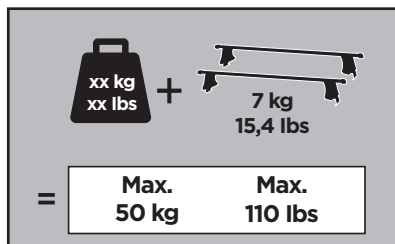

# > Instructions

HONDA Civic, 5-dr Hatchback, 17 - (Without glassroof)

ISO 11154-E

141852

20170502  
519-1852-02

Bring your life  
thule.com

23 x1

24 x1

173 x1

175 x1

328 x2

1376 x2

x1

x1

1

|  | X (scale) | X (mm)      | X (inch)                            |
|--|-----------|-------------|-------------------------------------|
| <b>HONDA Civic, 5-dr Hatchback, 17 - (Without glassroof)</b> | <b>38</b> | <b>1031</b> | <b>40 <sup>5</sup>/<sub>8</sub></b> |