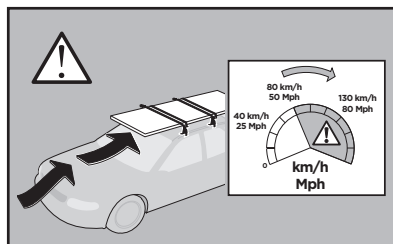

Thule Rapid System Kit 1842

> Instructions

CITROËN C3, 5-dr Hatchback, 17-

ISO 11154-E

141842
20170321
519-1842-01

Bring your life
thule.com

1

	X (scale)	X (mm)	X (inch)
CITROËN C3, 5-dr Hatchback, 17-	36	1011	39 ³/₄

	Y (scale)	Y (mm)	Y (inch)
CITROËN C3, 5-dr Hatchback, 17-	31,5	966	38

2

CITROËN C3, 5-dr Hatchback, 17-

3

	W (mm)	Z (mm)	W (inch)	Z (inch)
CITROËN C3, 5-dr Hatchback, 17-	260	725	10 1/4	28 1/2