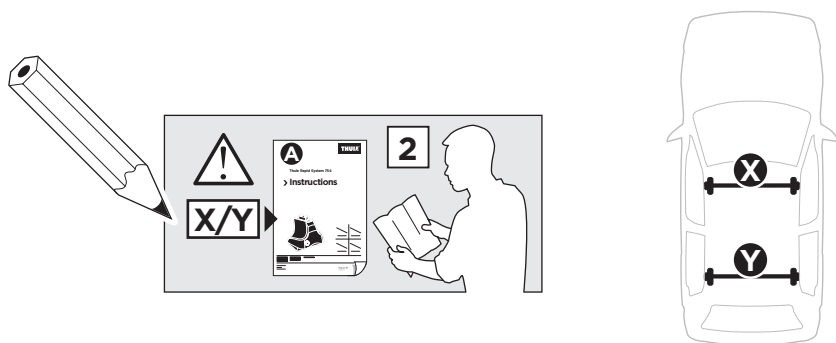

Thule Rapid System Kit 1842

> Instructions

CITROËN C3, 5-dr Hatchback, 17-

ISO 11154-E

141842
20170321
519-1842-01

Bring your life
thule.com

1

	X (scale)	X (mm)	X (inch)
CITROËN C3, 5-dr Hatchback, 17-	36	1011	39 ³/₄

	Y (scale)	Y (mm)	Y (inch)
CITROËN C3, 5-dr Hatchback, 17-	31,5	966	38

2

CITROËN C3, 5-dr Hatchback, 17-

3

	W (mm)	Z (mm)	W (inch)	Z (inch)
CITROËN C3, 5-dr Hatchback, 17-	260	725	10 1/4	28 1/2