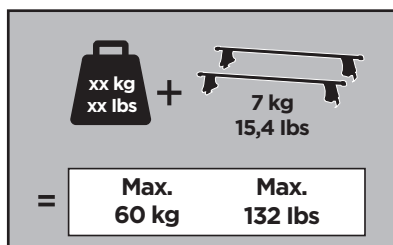

Thule Rapid System Kit 1842

> Instructions

CITROËN C3, 5-dr Hatchback, 17-

ISO 11154-E

141842
20170321
519-1842-01

Bring your life
thule.com

1

	X (scale)	X (mm)	X (inch)
CITROËN C3, 5-dr Hatchback, 17-	36	1011	39 ³/₄

	Y (scale)	Y (mm)	Y (inch)
CITROËN C3, 5-dr Hatchback, 17-	31,5	966	38

2

CITROËN C3, 5-dr Hatchback, 17-

3

	W (mm)	Z (mm)	W (inch)	Z (inch)
CITROËN C3, 5-dr Hatchback, 17-	260	725	10 1/4	28 1/2