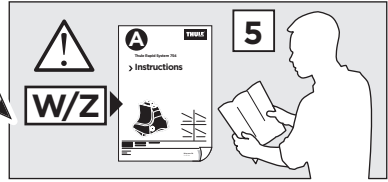

Thule Rapid System Kit 1842

> Instructions

CITROËN C3, 5-dr Hatchback, 17-

ISO 11154-E

141842
20170321
519-1842-01

Bring your life
thule.com

1

	X (scale)	X (mm)	X (inch)
CITROËN C3, 5-dr Hatchback, 17-	36	1011	39 ³/₄

	Y (scale)	Y (mm)	Y (inch)
CITROËN C3, 5-dr Hatchback, 17-	31,5	966	38

2

CITROËN C3, 5-dr Hatchback, 17-

3

	W (mm)	Z (mm)	W (inch)	Z (inch)
CITROËN C3, 5-dr Hatchback, 17-	260	725	10 1/4	28 1/2