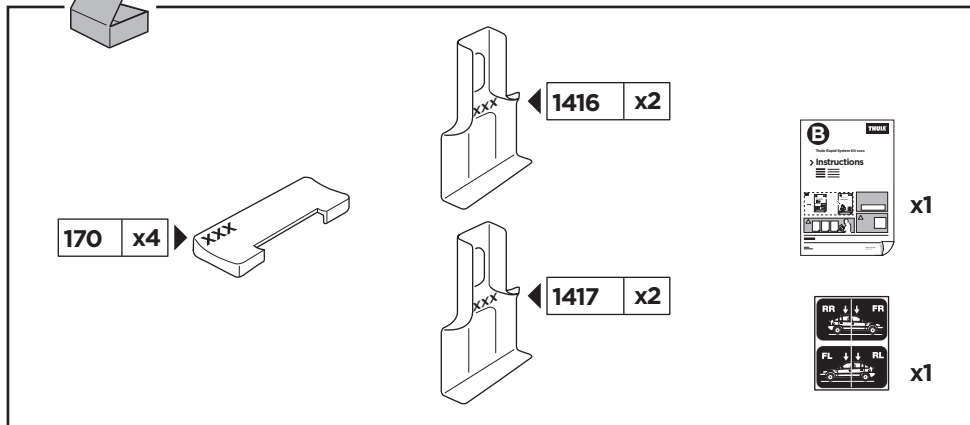

Thule Rapid System Kit 1842

> Instructions

CITROËN C3, 5-dr Hatchback, 17-

ISO 11154-E

141842
20170321
519-1842-01

Bring your life
thule.com

1

	X (scale)	X (mm)	X (inch)
CITROËN C3, 5-dr Hatchback, 17-	36	1011	39 ³/₄

	Y (scale)	Y (mm)	Y (inch)
CITROËN C3, 5-dr Hatchback, 17-	31,5	966	38

2

CITROËN C3, 5-dr Hatchback, 17-

3

	W (mm)	Z (mm)	W (inch)	Z (inch)
CITROËN C3, 5-dr Hatchback, 17-	260	725	10 1/4	28 1/2