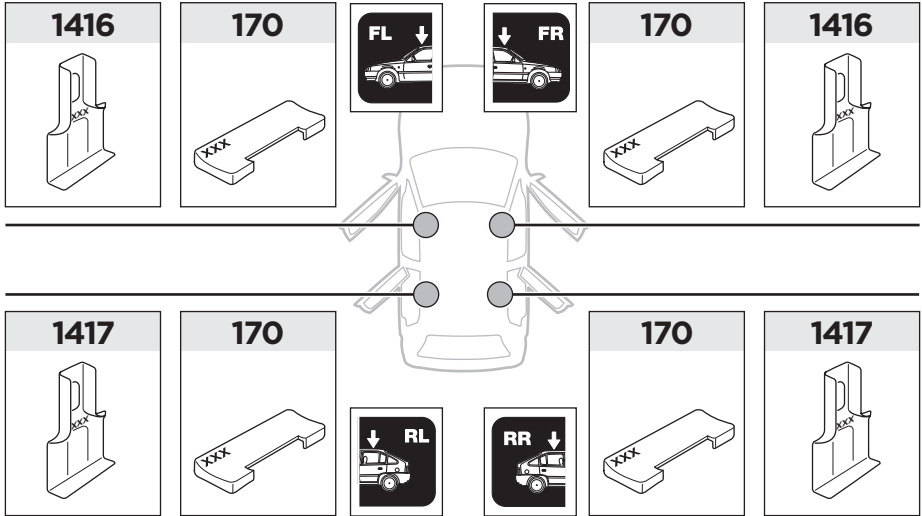

Thule Rapid System Kit 1842

> Instructions

CITROËN C3, 5-dr Hatchback, 17-

ISO 11154-E

141842
20170321
519-1842-01

Bring your life
thule.com

1

	X (scale)	X (mm)	X (inch)
CITROËN C3, 5-dr Hatchback, 17-	36	1011	39 ³/₄

	Y (scale)	Y (mm)	Y (inch)
CITROËN C3, 5-dr Hatchback, 17-	31,5	966	38

2

CITROËN C3, 5-dr Hatchback, 17-

3

	W (mm)	Z (mm)	W (inch)	Z (inch)
CITROËN C3, 5-dr Hatchback, 17-	260	725	10 1/4	28 1/2