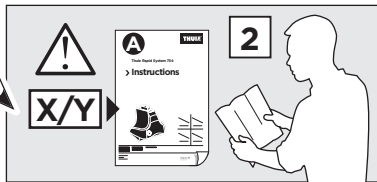

	X (scale)	X (mm)	X (inch)
TOYOTA Prius, 5-dr Hatchback, 16-	40,5	1056	41 ⁵ / ₈

	Y (scale)	Y (mm)	Y (inch)
TOYOTA Prius, 5-dr Hatchback, 16-	34	991	39

2

TOYOTA Prius, 5-dr Hatchback, 16-

3

	W (mm)	Z (mm)	W (inch)	Z (inch)
TOYOTA Prius , 5-dr Hatchback, 16-	170	775	6 ¾	30 ½