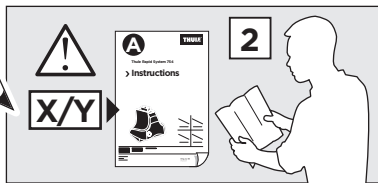

1357 x2

1359 x2

x1

x1

1

	X (scale)	X (mm)	X (inch)
<b>FORD Mondeo (Mk. V)</b> , 5-dr Estate, 15- (Without railing)	<b>42</b>	<b>1071</b>	<b>42 1/8</b>

	Y (scale)	Y (mm)	Y (inch)
<b>FORD Mondeo (Mk. V)</b> , 5-dr Estate, 15- (Without railing)	<b>36,5</b>	<b>1016</b>	<b>40</b>