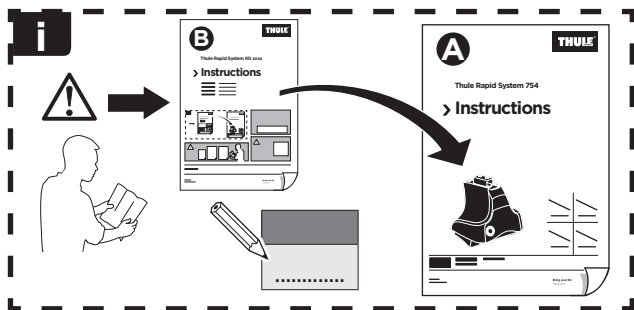

# > Instructions

FORD Mondeo (Mk. V), 5-dr Estate, 15- (Without railing)

ISO 11154-E

141814  
C.20151028  
519-1814-01

Bring your life  
thule.com

456 x1

457 x1

342 x2