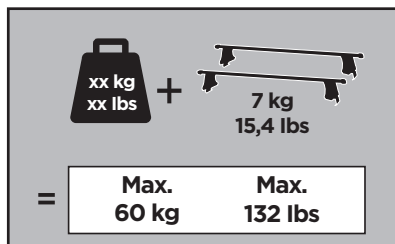

# > Instructions

FORD Mondeo (Mk. V), 5-dr Estate, 15- (Without railing)

ISO 11154-E

141814  
C.20151028  
519-1814-01

Bring your life  
thule.com

456 x1

457 x1

342 x2

1357 x2

1359 x2

x1

x1

1

	X (scale)	X (mm)	X (inch)
<b>FORD Mondeo (Mk. V)</b> , 5-dr Estate, 15- (Without railing)	<b>42</b>	<b>1071</b>	<b>42 1/8</b>

	Y (scale)	Y (mm)	Y (inch)
<b>FORD Mondeo (Mk. V)</b> , 5-dr Estate, 15- (Without railing)	<b>36,5</b>	<b>1016</b>	<b>40</b>

**2**

**FORD Mondeo (Mk. V), 5-dr Estate, 15- (Without railing)**

**3**

	W (mm)	Z (mm)	W (inch)	Z (inch)
<b>FORD Mondeo (Mk. V), 5-dr Estate, 15- (Without railing)</b>	<b>230</b>	<b>770</b>	<b>9</b>	<b>30 <sup>3</sup>/<sub>8</sub></b>