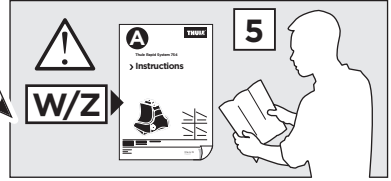

3

	W (mm)	Z (mm)	W (inch)	Z (inch)
FORD Mondeo (Mk. V), 5-dr Estate, 15- (Without railing)	230	770	9	30 ³/₈