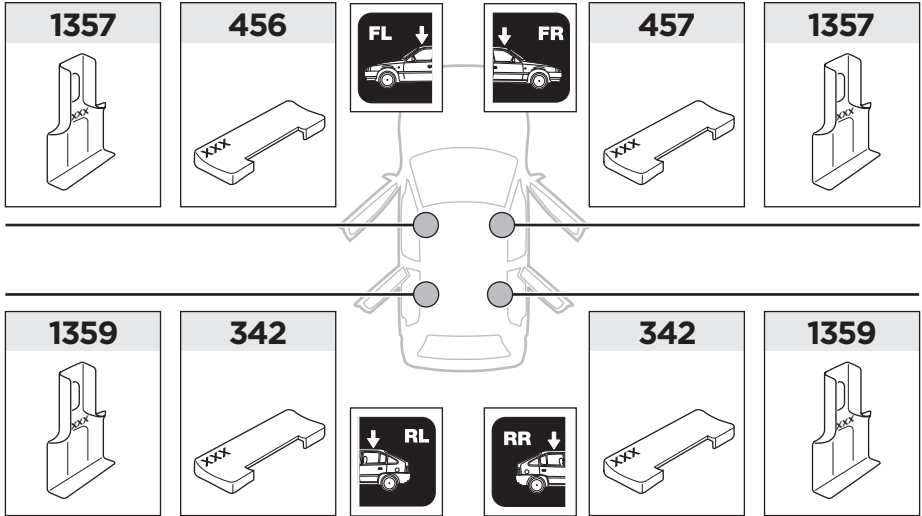

1357 x2

1359 x2

x1

x1

1

	X (scale)	X (mm)	X (inch)
<b>FORD Mondeo (Mk. V)</b> , 5-dr Estate, 15- (Without railing)	<b>42</b>	<b>1071</b>	<b>42 1/8</b>

	Y (scale)	Y (mm)	Y (inch)
<b>FORD Mondeo (Mk. V)</b> , 5-dr Estate, 15- (Without railing)	<b>36,5</b>	<b>1016</b>	<b>40</b>

**2**

**FORD Mondeo (Mk. V), 5-dr Estate, 15- (Without railing)**

**3**

	W (mm)	Z (mm)	W (inch)	Z (inch)
<b>FORD Mondeo (Mk. V), 5-dr Estate, 15- (Without railing)</b>	<b>230</b>	<b>770</b>	<b>9</b>	<b>30 <sup>3</sup>/<sub>8</sub></b>