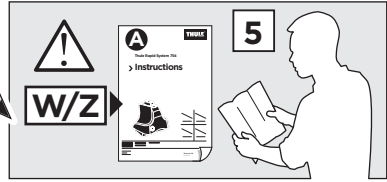

3

	W (mm)	Z (mm)	W (inch)	Z (inch)
RENAULT Kadjar, 5-dr SUV, 15-	140	780	5 1/2	30 3/4