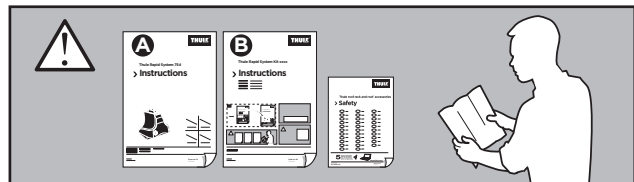

# > Instructions

RENAULT Kadjar, 5-dr SUV, 15-

ISO 11154-E

141808  
C.20160115  
519-1808-01

Bring your life  
thule.com

1

	X (scale)	X (mm)	X (inch)
RENAULT Kadjar, 5-dr SUV, 15-	42.5	1076	42 <sup>3</sup> / <sub>8</sub>