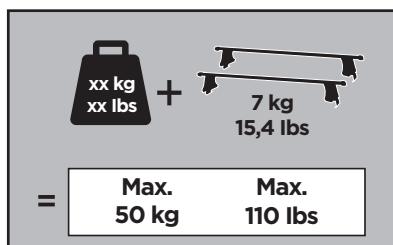

Thule Rapid System Kit 1741

> Instructions

HYUNDAI Santa Fe, 5-dr SUV, 13-15, 16-

ISO 11154-E

141741
C.20160415
519-1741-02

Bring your life
thule.com

137 x2

366 x1

367 x1

225 x2

1100 x2

x1

x1

1

	X (scale)	X (mm)	X (inch)
HYUNDAI Santa Fe, 5-dr SUV, 13-15, 16-	47	1121	44 1/8

	Y (scale)	Y (mm)	Y (inch)
HYUNDAI Santa Fe, 5-dr SUV, 13-15, 16-	42,5	1076	42 3/8

2

HYUNDAI Santa Fe, 5-dr SUV, 13-15, 16-

3

	W (mm)	Z (mm)	W (inch)	Z (inch)
HYUNDAI Santa Fe , 5-dr SUV, 13-15, 16-	270	700	10 ⁵/₈	27 ¹/₂