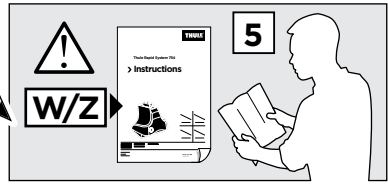

3

	W (mm)	Z (mm)	W (inch)	Z (inch)
LEXUS GS250, 4-dr Sedan, 12-	210	730	8 1/4"	28 3/4"