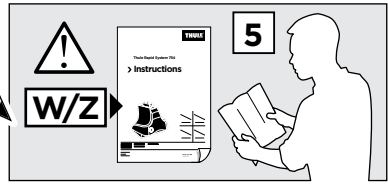

3

	W (mm)	Z (mm)	W (inch)	Z (inch)
SKODA Fabia, 5-dr Estate, 08- (Without railing)	400	700	15 ³/₄	27 ¹/₂