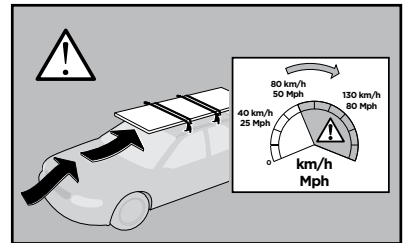

Thule Rapid System Kit 1642

> Instructions

SKODA Fabia, 5-dr Estate, 08- (Without railing)

ISO 11154-E