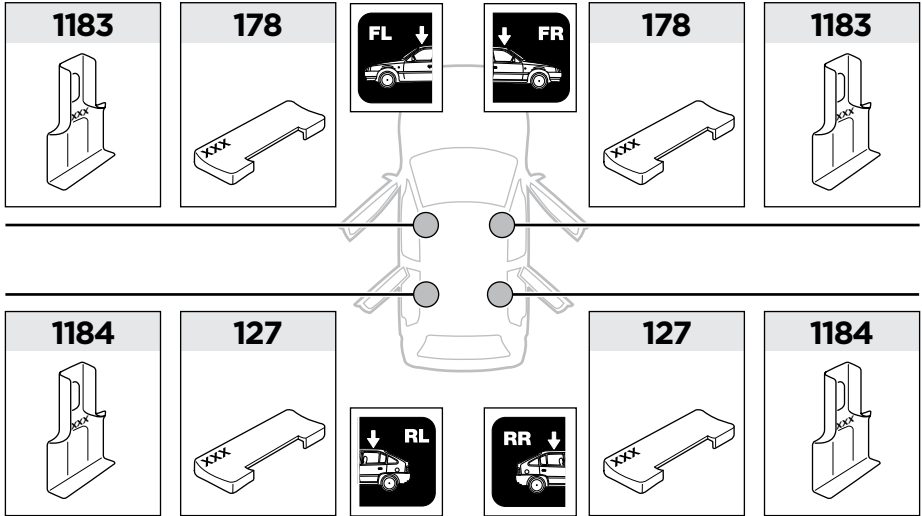

# > Instructions

**SKODA Fabia**, 5-dr Estate, 08- (Without railing)

ISO 11154-E

127 x2

1183 x2

x1

178 x2

1184 x2

x1

1

	X (scale)	X (mm)	X (inch)
<b>SKODA Fabia</b> , 5-dr Estate, 08- (Without railing)	<b>33,5</b>	<b>986</b>	<b>38 7/8</b>

	Y (scale)	Y (mm)	Y (inch)
<b>SKODA Fabia</b> , 5-dr Estate, 08- (Without railing)	<b>30</b>	<b>951</b>	<b>37 1/2</b>

**2**

**SKODA Fabia, 5-dr Estate, 08- (Without railing)**

**3**

	W (mm)	Z (mm)	W (inch)	Z (inch)
<b>SKODA Fabia</b> , 5-dr Estate, 08- (Without railing)	<b>400</b>	<b>700</b>	<b>15 <sup>3</sup>/<sub>4</sub></b>	<b>27 <sup>1</sup>/<sub>2</sub></b>