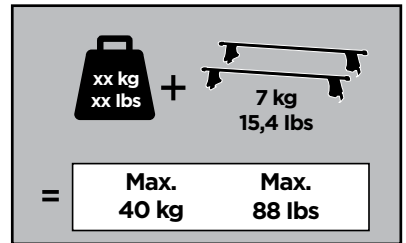

Thule Rapid System Kit 1642

> Instructions

SKODA Fabia, 5-dr Estate, 08- (Without railing)

ISO 11154-E