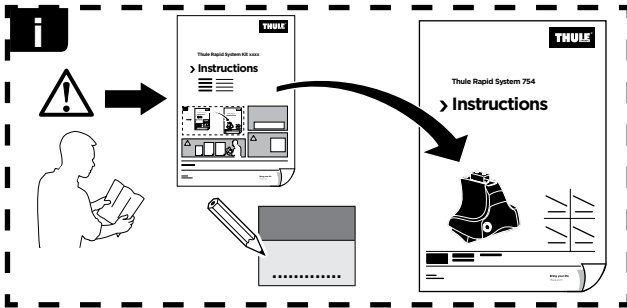

# > Instructions

**SKODA Fabia**, 5-dr Estate, 08- (Without railing)

ISO 11154-E

127 x2

1183 x2

x1

178 x2

1184 x2