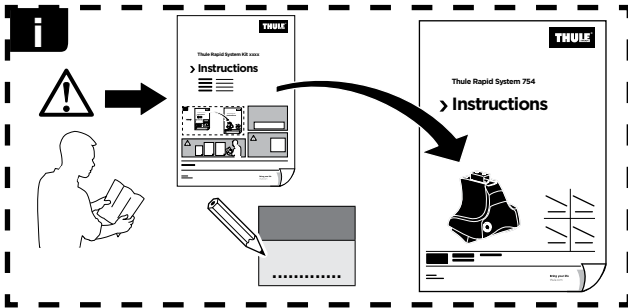

Thule Rapid System Kit 1635

> Instructions

FORD Grand C-Max, 5-dr MPV, 10- (Without railing)

ISO 11154-E

141635

C.20120906
519-1635-01

Bring your life
thule.com

124 x4