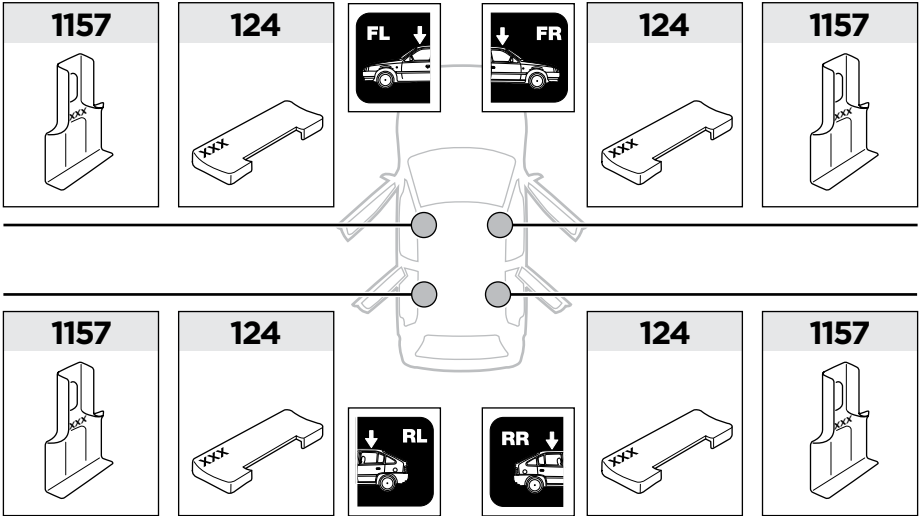

Thule Rapid System Kit 1635

> Instructions

FORD Grand C-Max, 5-dr MPV, 10- (Without railing)

ISO 11154-E

141635

C.20120906
519-1635-01

Bring your life
thule.com

124 x4

1157 x4

x1

x1

1

	X (scale)	X (mm)	X (inch)
FORD Grand C-Max, 5-dr MPV, 10- (Without railing)	38,5	1036	40 ³/₄

	Y (scale)	Y (mm)	Y (inch)
FORD Grand C-Max, 5-dr MPV, 10- (Without railing)	34,5	996	39 ¹/₄

2

FORD Grand C-Max, 5-dr MPV, 10- (Without railing)

3

	W (mm)	Z (mm)	W (inch)	Z (inch)
FORD Grand C-Max, 5-dr MPV, 10- (Without railing)	680	700	26 ³/₄	27 ¹/₂