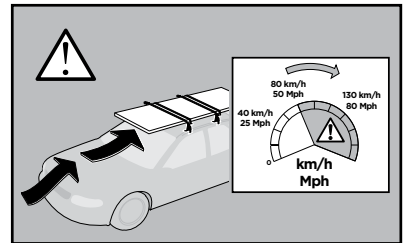

Thule Rapid System Kit 1635

> Instructions

FORD Grand C-Max, 5-dr MPV, 10- (Without railing)

ISO 11154-E

141635

C.20120906
519-1635-01

Bring your life
thule.com

124 x4

1157 x4

x1

x1

1

	X (scale)	X (mm)	X (inch)
FORD Grand C-Max, 5-dr MPV, 10- (Without railing)	38,5	1036	40 ³/₄

	Y (scale)	Y (mm)	Y (inch)
FORD Grand C-Max, 5-dr MPV, 10- (Without railing)	34,5	996	39 ¹/₄

2

FORD Grand C-Max, 5-dr MPV, 10- (Without railing)