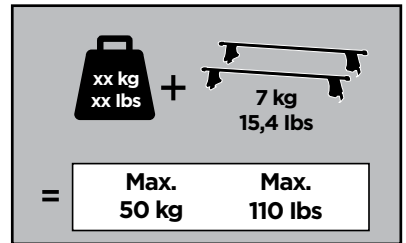

Thule Rapid System Kit 1635

> Instructions

FORD Grand C-Max, 5-dr MPV, 10- (Without railing)

ISO 11154-E

141635

C.20120906
519-1635-01

Bring your life
thule.com

124 x4

1157 x4

x1

x1

1

	X (scale)	X (mm)	X (inch)
FORD Grand C-Max, 5-dr MPV, 10- (Without railing)	38,5	1036	40 ³/₄

	Y (scale)	Y (mm)	Y (inch)
FORD Grand C-Max, 5-dr MPV, 10- (Without railing)	34,5	996	39 ¹/₄

2

FORD Grand C-Max, 5-dr MPV, 10- (Without railing)

3

	W (mm)	Z (mm)	W (inch)	Z (inch)
FORD Grand C-Max, 5-dr MPV, 10- (Without railing)	680	700	26 ³/₄	27 ¹/₂