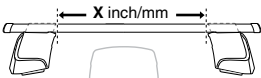

	Y
FORD Focus, 4-dr Sedan, 11-	37,5
FORD Focus, 5-dr Hatchback, 11-	36

3

480R Rapid Traverse

480 Traverse

(North America)

	X inch	X mm
FORD Focus, 4-dr Sedan, 11-	41"	1041 mm
FORD Focus, 5-dr Hatchback, 11-	41"	1041 mm

	Y inch	Y mm
FORD Focus, 4-dr Sedan, 11-	40 ³/₈"	1026 mm
FORD Focus, 5-dr Hatchback, 11-	39 ³/₄"	1011 mm

4

5**FORD Focus, 4-dr Sedan, 11-
FORD Focus, 5-dr Hatchback, 11-**

6

	X mm	Y mm	X inch	Y inch
FORD Focus, 4-dr Sedan, 11-	250 mm	770 mm	9 7/8"	30 3/8"
FORD Focus, 5-dr Hatchback, 11-	265 mm	760 mm	10 3/8"	29 7/8"