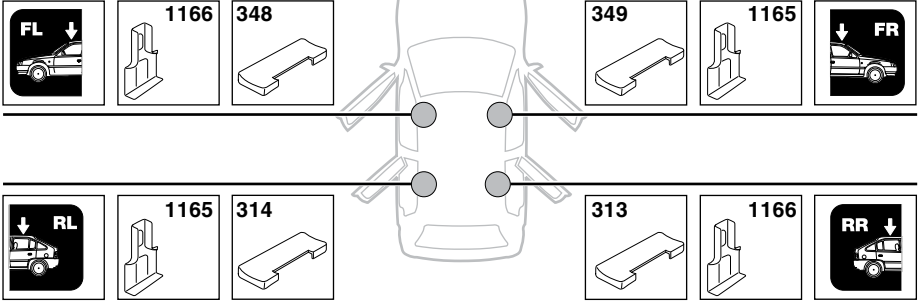

	Y
FORD Focus, 4-dr Sedan, 11-	37,5
FORD Focus, 5-dr Hatchback, 11-	36

3

480R Rapid Traverse

480 Traverse

(North America)

	X inch	X mm
FORD Focus, 4-dr Sedan, 11-	41"	1041 mm
FORD Focus, 5-dr Hatchback, 11-	41"	1041 mm

	Y inch	Y mm
FORD Focus, 4-dr Sedan, 11-	40 ³/₈"	1026 mm
FORD Focus, 5-dr Hatchback, 11-	39 ³/₄"	1011 mm

4

5**FORD Focus, 4-dr Sedan, 11-
FORD Focus, 5-dr Hatchback, 11-**

6

	X mm	Y mm	X inch	Y inch
FORD Focus, 4-dr Sedan, 11-	250 mm	770 mm	9 7/8"	30 3/8"
FORD Focus, 5-dr Hatchback, 11-	265 mm	760 mm	10 3/8"	29 7/8"