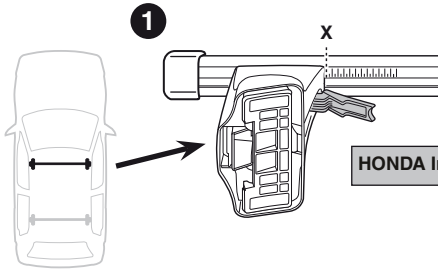

HONDA Insight, 5-dr Hatchback, 09–

X
40