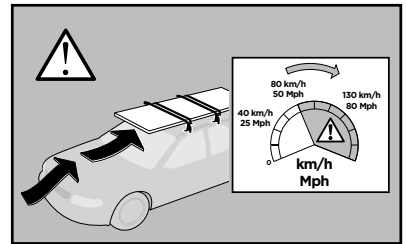

Thule Rapid System Kit 1495

> Instructions

SKODA Superb, 4-dr Sedan, 08-

ISO 11154-E

141495

C.20120627
519-1495-03

Bring your life

thule.com