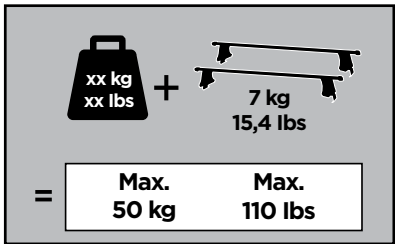

Thule Rapid System Kit 1456

> Instructions

LAND ROVER Range Rover Sport, 5-dr SUV, 04-09, 10-

ISO 11154-E

19 x4

890 x4

x1

x1

1

	X (scale)	X (mm)	X (inch)
LAND ROVER Range Rover Sport, 5-dr SUV, 04-09, 10-	59.5	1246	49

	Y (scale)	Y (mm)	Y (inch)
LAND ROVER Range Rover Sport, 5-dr SUV, 04-09, 10-	59	1241	48 7/8

2

LAND ROVER Range Rover Sport, 5-dr SUV, 04-09, 10-

3

	W (mm)	Z (mm)	W (inch)	Z (inch)
LAND ROVER Range Rover Sport , 5-dr SUV, 04-09, 10-	310	700	12 1/4	27 1/2