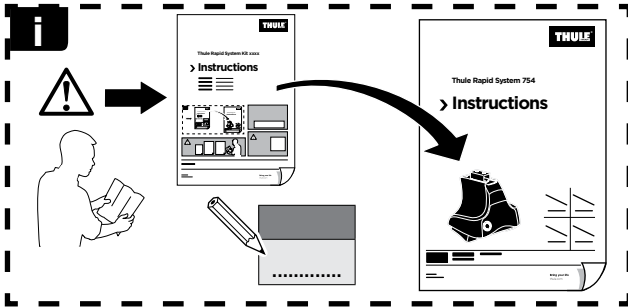

Thule Rapid System Kit 1456

> Instructions

LAND ROVER Range Rover Sport, 5-dr SUV, 04-09, 10-

ISO 11154-E

19 x4

890 x4

x1

x1

1

	X (scale)	X (mm)	X (inch)
LAND ROVER Range Rover Sport, 5-dr SUV, 04-09, 10-	59.5	1246	49

	Y (scale)	Y (mm)	Y (inch)
LAND ROVER Range Rover Sport, 5-dr SUV, 04-09, 10-	59	1241	48 7/8

2

LAND ROVER Range Rover Sport, 5-dr SUV, 04-09, 10-

3

	W (mm)	Z (mm)	W (inch)	Z (inch)
LAND ROVER Range Rover Sport , 5-dr SUV, 04-09, 10-	310	700	12 1/4	27 1/2