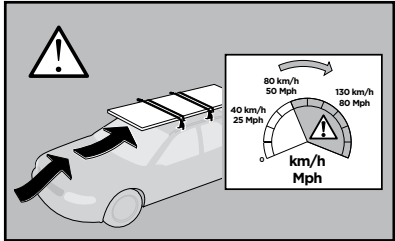

Thule Rapid System Kit 1456

> Instructions

LAND ROVER Range Rover Sport, 5-dr SUV, 04-09, 10-

ISO 11154-E

19 x4

890 x4

x1

x1

1

	X (scale)	X (mm)	X (inch)
LAND ROVER Range Rover Sport, 5-dr SUV, 04-09, 10-	59.5	1246	49

	Y (scale)	Y (mm)	Y (inch)
LAND ROVER Range Rover Sport, 5-dr SUV, 04-09, 10-	59	1241	48 7/8

2

LAND ROVER Range Rover Sport, 5-dr SUV, 04-09, 10-

3

	W (mm)	Z (mm)	W (inch)	Z (inch)
LAND ROVER Range Rover Sport , 5-dr SUV, 04-09, 10-	310	700	12 1/4	27 1/2