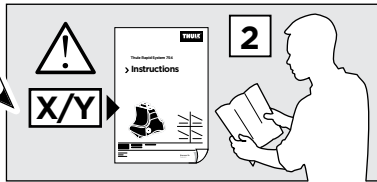

Thule Rapid System Kit 1456

> Instructions

LAND ROVER Range Rover Sport, 5-dr SUV, 04-09, 10-

ISO 11154-E

19 x4

890 x4

x1

x1

1

	X (scale)	X (mm)	X (inch)
LAND ROVER Range Rover Sport, 5-dr SUV, 04-09, 10-	59.5	1246	49

	Y (scale)	Y (mm)	Y (inch)
LAND ROVER Range Rover Sport, 5-dr SUV, 04-09, 10-	59	1241	48 7/8

2

LAND ROVER Range Rover Sport, 5-dr SUV, 04-09, 10-