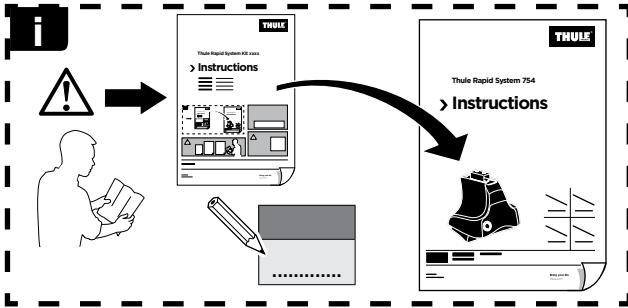

Thule Rapid System Kit 1354

> Instructions

SEAT Altea, 5-dr Hatchback, 04-
SEAT Toledo, 5-dr Hatchback, 05-

ISO 11154-E

141354

C.20121003
519-1354-01

Bring your life
thule.com

74 x1
75 x1
93 x2

664 x1
665 x1
301 x2

x1

x1

1

	X (scale)	X (mm)	X (inch)
SEAT Altea , 5-dr Hatchback, 04-	34,5	996	39 1/4
SEAT Toledo , 5-dr Hatchback, 05-	34	991	39

	Y (scale)	Y (mm)	Y (inch)
SEAT Altea , 5-dr Hatchback, 04-	30,5	956	37 5/8
SEAT Toledo , 5-dr Hatchback, 05-	30,5	956	37 5/8