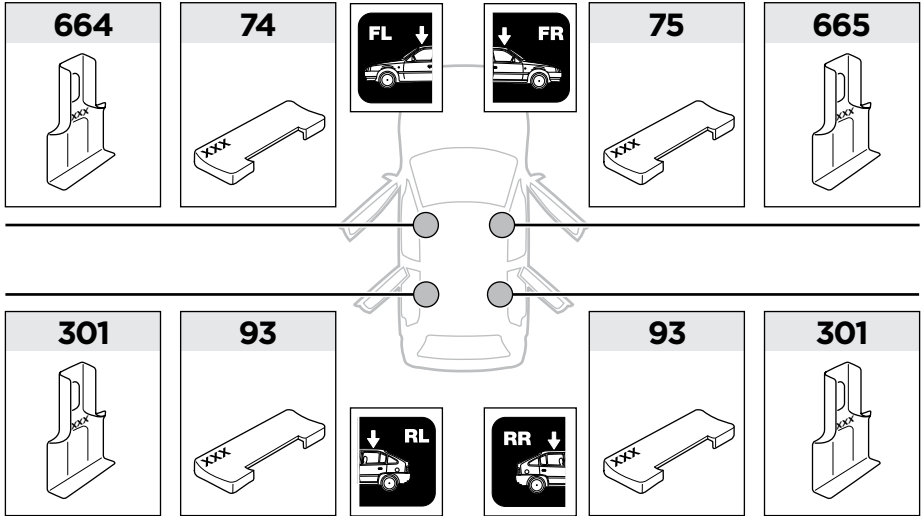

664 x1
665 x1
301 x2

x1

x1

1

	X (scale)	X (mm)	X (inch)
SEAT Altea , 5-dr Hatchback, 04-	34,5	996	39 1/4
SEAT Toledo , 5-dr Hatchback, 05-	34	991	39

	Y (scale)	Y (mm)	Y (inch)
SEAT Altea , 5-dr Hatchback, 04-	30,5	956	37 5/8
SEAT Toledo , 5-dr Hatchback, 05-	30,5	956	37 5/8

2

SEAT Altea, 5-dr Hatchback, 04-
SEAT Toledo, 5-dr Hatchback, 05-

3

	W (mm)	Z (mm)	W (inch)	Z (inch)
SEAT Altea , 5-dr Hatchback, 04-	290	700	11 ³/₈	27 ¹/₂
SEAT Toledo , 5-dr Hatchback, 05-	290	700	11 ³/₈	27 ¹/₂