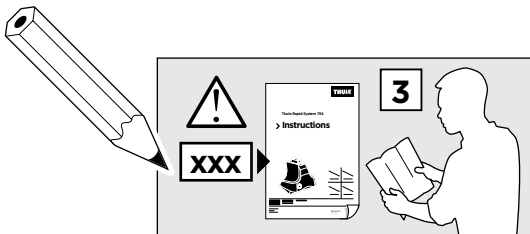

2

SEAT Altea, 5-dr Hatchback, 04-
SEAT Toledo, 5-dr Hatchback, 05-