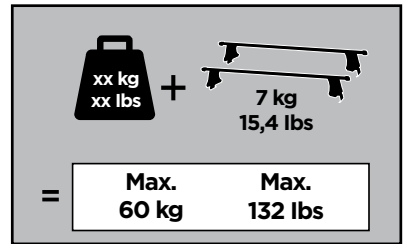

Thule Rapid System Kit 1354

> Instructions

SEAT Altea, 5-dr Hatchback, 04-
SEAT Toledo, 5-dr Hatchback, 05-

ISO 11154-E

141354

C.20121003
519-1354-01

Bring your life
thule.com

74 x1
75 x1
93 x2

664 x1
665 x1
301 x2

x1

x1

1

	X (scale)	X (mm)	X (inch)
SEAT Altea , 5-dr Hatchback, 04-	34,5	996	39 1/4
SEAT Toledo , 5-dr Hatchback, 05-	34	991	39

	Y (scale)	Y (mm)	Y (inch)
SEAT Altea , 5-dr Hatchback, 04-	30,5	956	37 5/8
SEAT Toledo , 5-dr Hatchback, 05-	30,5	956	37 5/8

2

SEAT Altea, 5-dr Hatchback, 04-
SEAT Toledo, 5-dr Hatchback, 05-

3

	W (mm)	Z (mm)	W (inch)	Z (inch)
SEAT Altea , 5-dr Hatchback, 04-	290	700	11 ³/₈	27 ¹/₂
SEAT Toledo , 5-dr Hatchback, 05-	290	700	11 ³/₈	27 ¹/₂