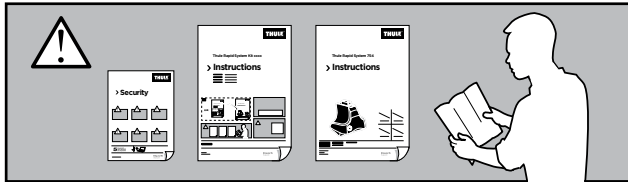

Thule Rapid System Kit 1354

> Instructions

SEAT Altea, 5-dr Hatchback, 04-
SEAT Toledo, 5-dr Hatchback, 05-

ISO 11154-E

141354

C.20121003
519-1354-01

Bring your life
thule.com