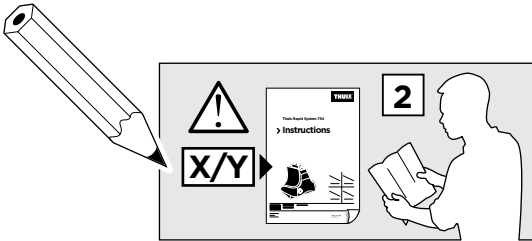

664 x1
665 x1
301 x2

x1

x1

1

	X (scale)	X (mm)	X (inch)
SEAT Altea , 5-dr Hatchback, 04-	34,5	996	39 1/4
SEAT Toledo , 5-dr Hatchback, 05-	34	991	39

	Y (scale)	Y (mm)	Y (inch)
SEAT Altea , 5-dr Hatchback, 04-	30,5	956	37 5/8
SEAT Toledo , 5-dr Hatchback, 05-	30,5	956	37 5/8

2

SEAT Altea, 5-dr Hatchback, 04-
SEAT Toledo, 5-dr Hatchback, 05-

3

	W (mm)	Z (mm)	W (inch)	Z (inch)
SEAT Altea , 5-dr Hatchback, 04-	290	700	11 ³/₈	27 ¹/₂
SEAT Toledo , 5-dr Hatchback, 05-	290	700	11 ³/₈	27 ¹/₂