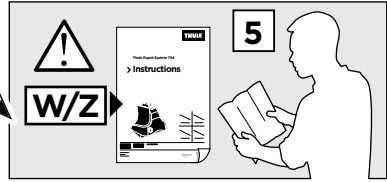

3

	W (mm)	Z (mm)	W (inch)	Z (inch)
SEAT Altea, 5-dr Hatchback, 04-	290	700	11 ³/₈	27 ¹/₂
SEAT Toledo, 5-dr Hatchback, 05-	290	700	11 ³/₈	27 ¹/₂