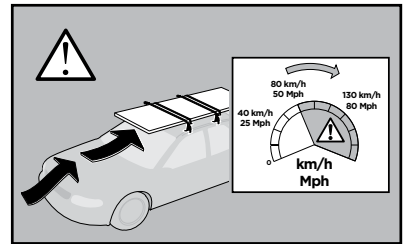

Thule Rapid System Kit 1354

> Instructions

SEAT Altea, 5-dr Hatchback, 04-
SEAT Toledo, 5-dr Hatchback, 05-

ISO 11154-E

141354

C.20121003
519-1354-01

Bring your life
thule.com