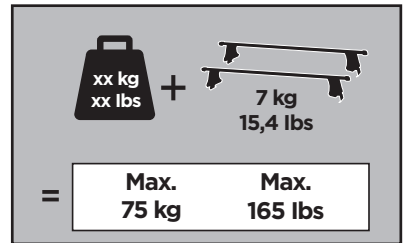

Thule Rapid System Kit 1001

> Instructions

AUDI 80/90, 4-dr Sedan, 87-91, 92-94

AUDI 4000, 4-dr Sedan, 87-91

AUDI 100/200, 4-dr Sedan, 83-90

ISO 11154-E

141001

C.20130107
519-1001-01

Bring your life
thule.com