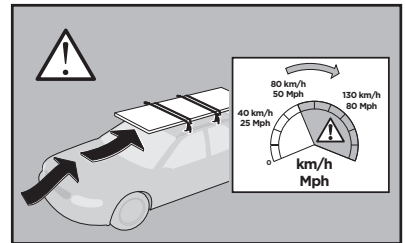

Thule Rapid System Kit 1001

> Instructions

AUDI 80/90, 4-dr Sedan, 87-91, 92-94

AUDI 4000, 4-dr Sedan, 87-91

AUDI 100/200, 4-dr Sedan, 83-90

ISO 11154-E

141001

C.20130107
519-1001-01

Bring your life
thule.com