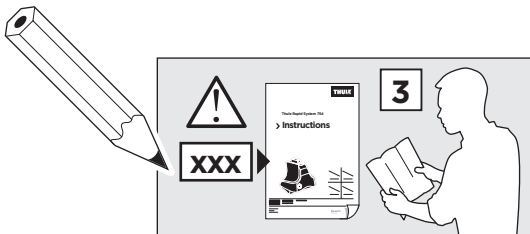

2

AUDI 80/90, 4-dr Sedan, 87-91, 92-94

AUDI 4000, 4-dr Sedan, 87-91

AUDI 100/200, 4-dr Sedan, 83-90