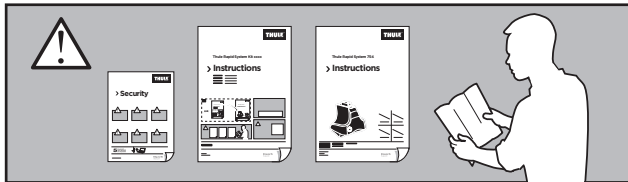

Thule Rapid System Kit 1001

> Instructions

AUDI 80/90, 4-dr Sedan, 87-91, 92-94

AUDI 4000, 4-dr Sedan, 87-91

AUDI 100/200, 4-dr Sedan, 83-90

ISO 11154-E

141001

C.20130107
519-1001-01